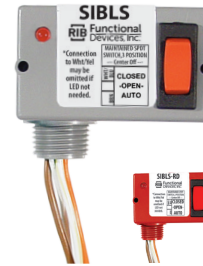

**PREPACKAGED SWITCH**

**SIBLS**

Switch, 5 Amp, 30 Vac/dc, 3 Position Maintained, On/Off/On, LED Indicator, NEMA 1 Housing

SIBLS-RD  
 • Red housing

**SPECIFICATIONS**

- Operating Temperature:** -30 to 140° F
- Humidity Range:** 5 to 95% (noncondensing)
- Dimensions:** 1.70"H x 2.80"W x 1.50"D with 0.50" NPT nipple
- Housing Detail:** See **Housing A** in housing guide for dimensions
- Origin:** Made of US and non-US parts
- Wires:** 16", 600V Rated
- Approvals:** CE, RoHS
- Housing Rating:** UL Accepted for Use in Plenum, NEMA 1
- Switch Rating:** 5 Amp @ 30Vac/dc

- Notes:**
- Switch position label can be custom printed according to your needs, simply consult factory
  - Connection to Wht/Yel may be omitted if LED is not needed \*