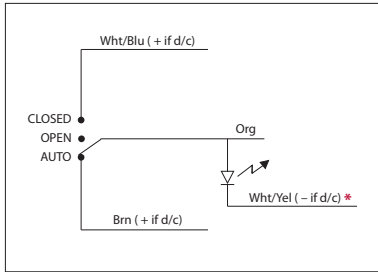

**PREPACKAGED SWITCH**

**SIBLS**

Switch, 5 Amp, 30 Vac/dc, 3 Position Maintained, On/Off/On, LED Indicator, NEMA 1 Housing

SIBLS-RD  
 • Red housing

**SPECIFICATIONS**

- Operating Temperature:** -30 to 140° F
- Humidity Range:** 5 to 95% (noncondensing)
- Dimensions:** 1.70"H x 2.80"W x 1.50"D with 0.50" NPT nipple
- Housing Detail:** See **Housing A** in housing guide for dimensions
- Origin:** Made of US and non-US parts
- Wires:** 16", 600V Rated
- Approvals:** CE, RoHS
- Housing Rating:** UL Accepted for Use in Plenum, NEMA 1
- Switch Rating:** 5 Amp @ 30Vac/dc

- Notes:**
- Switch position label can be custom printed according to your needs, simply consult factory
  - Connection to Wht/Yel may be omitted if LED is not needed \*